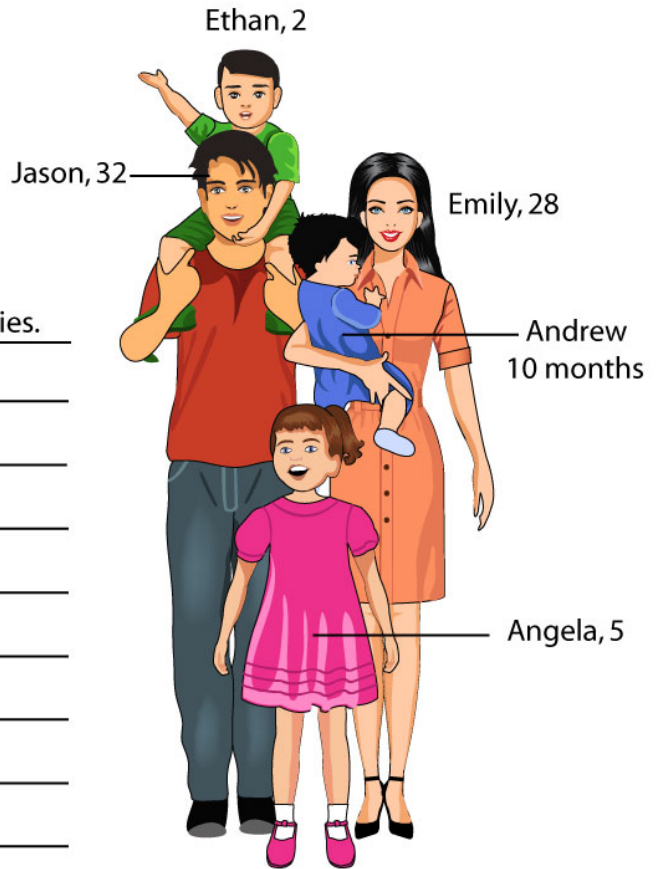

# Age & Stages of Life

Write down the age of the family members in the pictures and name the stage of their life :

|          |                       |
|----------|-----------------------|
| baby     | in her late twenties  |
| toddler  | in her late thirties  |
| child    | in his early thirties |
| teenager | in his early forties  |
| adult    | elderly               |

Example:

Jason is thirty-two years old and he is an adult in his early thirties.

Ethan is \_\_\_\_\_

Andrew is \_\_\_\_\_

Angela is \_\_\_\_\_

Emily is \_\_\_\_\_

Jessica is \_\_\_\_\_

Anthony is \_\_\_\_\_